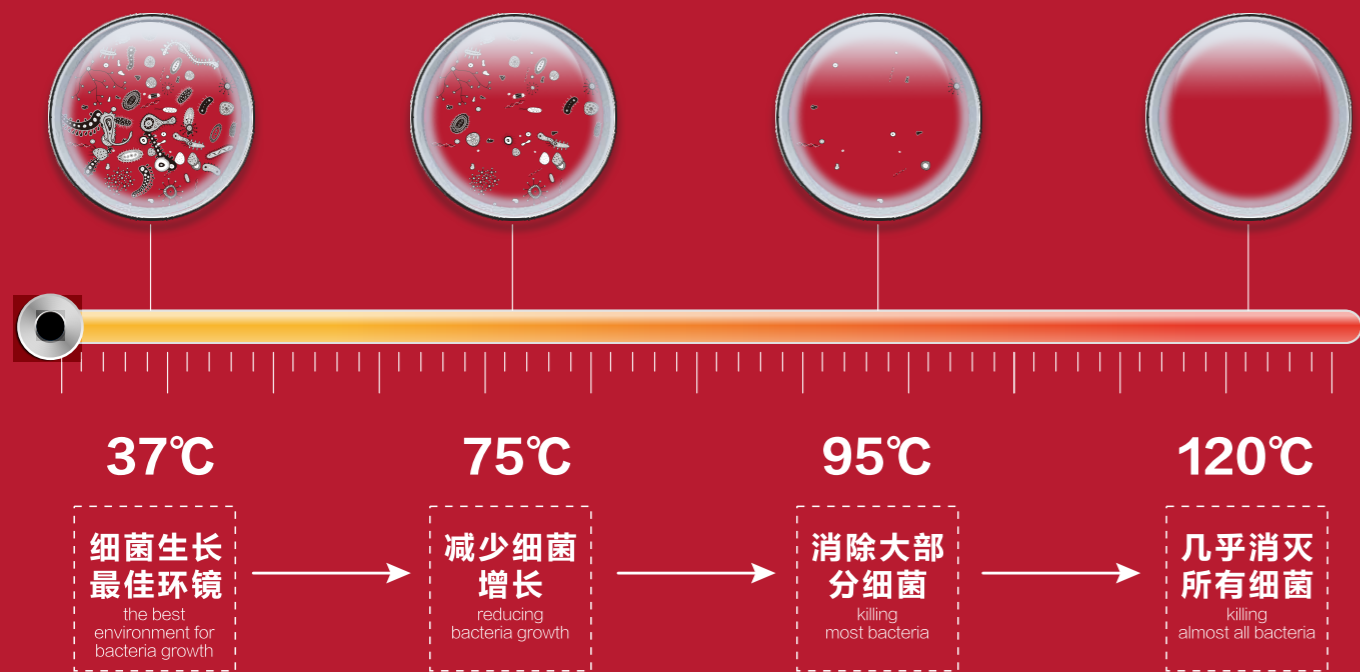

**10** 数码显示屏  
工作状态看得见  
Working state is visible on the digital display screen

## TWO 高温杀菌

HIGH TEMPERATURE STERILIZATION

### 120°C高温 杀菌更彻底

Effective pasteurization at 120°C

高温蒸汽对车内清洗，既可除污，又可杀菌。洗车机喷出的蒸汽温度在 90°C 以上，最高可达 120°C，能将车内的细菌杀灭干净，杀菌更彻底，达到健康的要求，让车内真正干净卫生。

Utilizing high temp. steam for in-car cleaning, to remove the stains and bacteria more efficiently. The steam temp. from the washer is above 90°C, sometimes top to 120°C for a more thorough cleaning.